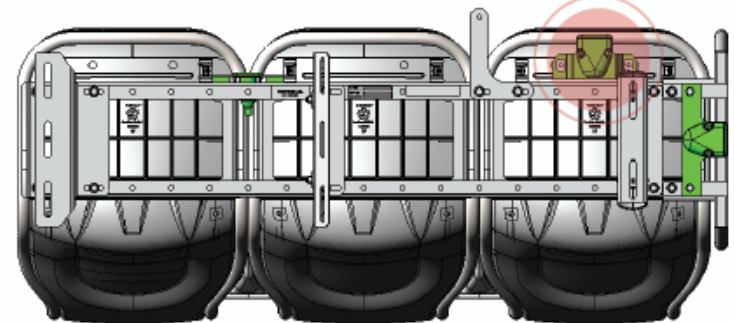

1P Longitudinal

2P Transverse
Rear Facing USB

Rule of thumb: 1st choice = between the seats. 2nd choice = place outlet in the middle of a seat only when necessary.

2P Transverse
Forward Facing USB

3P Longitudinal
w/ Stanchion

3P Longitudinal
Flip-Up
Bracket Mounted USB

3P Longitudinal
Flip-Up
Panel Mounted USB

4P Longitudinal

All Barriers