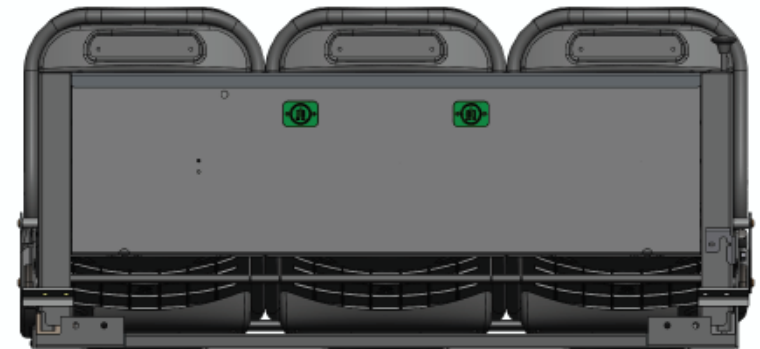

1P Longitudinal

2P Transverse
Rear Facing USB

Rule of thumb: 1st choice = between the seats. 2nd choice = place outlet in the middle of a seat only when necessary.

2P Transverse
Forward Facing USB

3P Longitudinal
w/ Stanchion

3P Longitudinal
Flip-Up
Bracket Mounted USB

3P Longitudinal
Flip-Up
Panel Mounted USB

4P Longitudinal

All Barriers