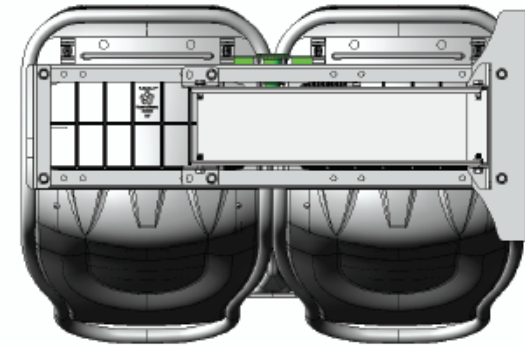

1P Longitudinal

2P Transverse
Rear Facing USB

Rule of thumb: 1st choice = between the seats. 2nd choice = place outlet in the middle of a seat only when necessary.

2P Transverse
Forward Facing USB

3P Longitudinal
w/ Stanchion

3P Longitudinal
Flip-Up
Bracket Mounted USB

3P Longitudinal
Flip-Up
Panel Mounted USB

4P Longitudinal

All Barriers