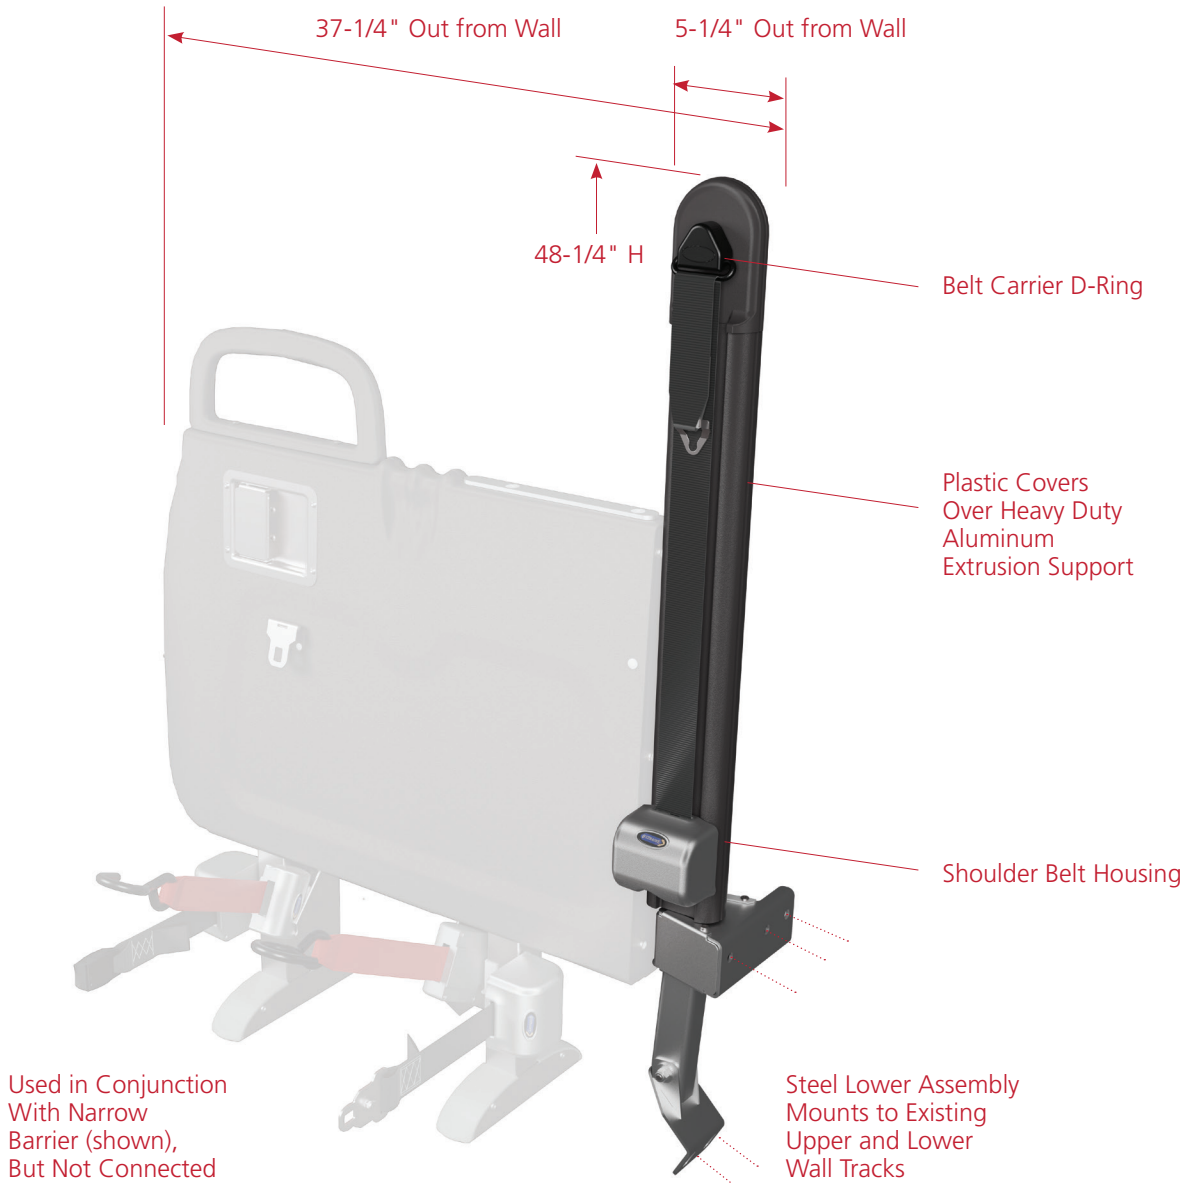

# Secura<sup>®</sup> Tower

Shoulder Belt Carrier

**Secura® Tower**  
Shoulder Belt Carrier

Provided for mobility aid securement areas to move the shoulder belt off the bus wall and provide belt accessibility in closer proximity to the user.