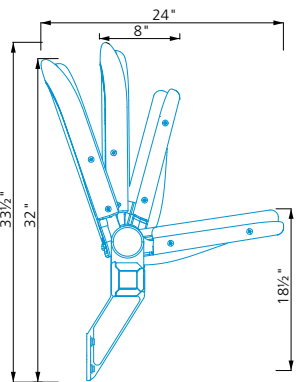

Sensible Seating Sure to Please Any Crowd.

Before the crowd can take to their seats, you'll need a sensible seating solution in place.

Rally, our newest player in the arena seating market, provides a solid performance sure to please all audiences, from education to sports and entertainment. Its soft, rounded back design provides a stylish, contemporary aesthetic. Its flexibility, comfort and durability allow it to support your fixed seating needs at a level worth applauding.

Rally is designed to be visually compatible with **Spirit®** or **408** stadium seating when multiple solutions are required in the same venue, providing design continuity throughout the entire facility.

Flexibility

- Available in three modules, providing widths from 19" to 24"
- Arm or armless models
- Cupholders available on models with arms
- Seat modules mount directly to horizontal support beam
- Beam provides floor or riser mounting options
- When not in use, seat provides a three-quarter fold, and articulating back returns to an upright position, creating a slim envelope
- Available in both Fixed and Sports Seating Color Offerings
- Available in standard American Seating fabrics or COM materials
- Seat number plates optional

Comfort

- 32" standard back height
- Contoured seat edge provides healthy leg support
- 3" foam seat cushion for extended comfort
- 2" back cushion for enhanced back support

Durability

- Double-wall plastic seat and back ensure added longevity
- Cast iron seat supports provide durability