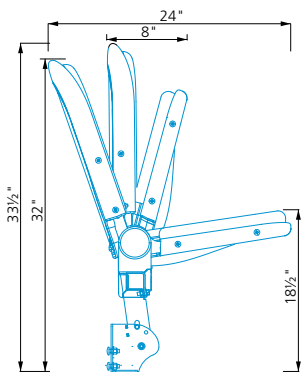

Adaptable Arena Seating - From One Event to the Next.

Introducing **Rally**, adaptable platform seating which provides just the right seating solution, no matter what the event. Designed to be installed, used and stored on retractable platforms, **Rally** makes space reconfiguration a snap. Used in tandem with **Rally** for fixed applications, **Spirit**® or **408** stadium seating, **Rally** can visually and functionally complete virtually any arena seating need. Its flexibility, comfort and durability, make **Rally** a solid performer ...before, during and after each event.

Flexibility

- Available in three modules, providing widths from 19" to 24"
- Arm or armless models
- Cupholders available on models with arms
- Single or dual deck retractable platform compatibility
- Rear or nose mounting options
- Nose mount back folds to the rear and stores within a 4½" envelope for low-rise retractable platforms
- Rear mount seat and back folds forward and stores within a tight envelope for retractable platform use
- Both versions can be stored and deployed up to 5 chairs at a time
- Available in both fixed and sport seating color offerings
- Available in standard American Seating fabrics or COM materials
- Seat number plates optional

Comfort

- 32" standard back height
- Nose mount seat offers a 3½" foam cushion as well as an optional seat suspension system for superior comfort
- Rear mount seat offers a 3" foam cushion with contoured seat edge for extended comfort

Durability

- Nose mount double-wall plastic back and plastic seat protects against wear
- Rear mount double-wall plastic seat and back to ensure added longevity
- All chair supports are a durable steel construction