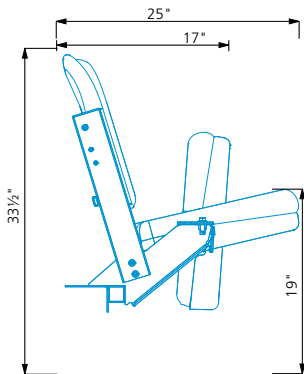

Nose Mount

Adaptable Arena Seating - From One Event to the Next.

Introducing **Rally**, adaptable platform seating which provides just the right seating solution, no matter what the event. Designed to be installed, used and stored on retractable platforms, **Rally** makes space reconfiguration a snap. Used in tandem with **Rally** for fixed applications, **Spirit**® or **408** stadium seating, **Rally** can visually and functionally complete virtually any arena seating need. Its flexibility, comfort and durability, make **Rally** a solid performer ...before, during and after each event.

Flexibility

- Available in three modules, providing widths from 19" to 24"
- Arm or armless models
- Cupholders available on models with arms
- Single or dual deck retractable platform compatibility
- Rear or nose mounting options
- Nose mount back folds to the rear and stores within a 4½" envelope for low-rise retractable platforms
- Rear mount seat and back folds forward and stores within a tight envelope for retractable platform use
- Both versions can be stored and deployed up to 5 chairs at a time
- Available in both fixed and sport seating color offerings
- Available in standard American Seating fabrics or COM materials
- Seat number plates optional

Comfort

- 32" standard back height
- Nose mount seat offers a 3½" foam cushion as well as an optional seat suspension system for superior comfort
- Rear mount seat offers a 3" foam cushion with contoured seat edge for extended comfort

Durability

- Nose mount double-wall plastic back and plastic seat protects against wear
- Rear mount double-wall plastic seat and back to ensure added longevity
- All chair supports are a durable steel construction