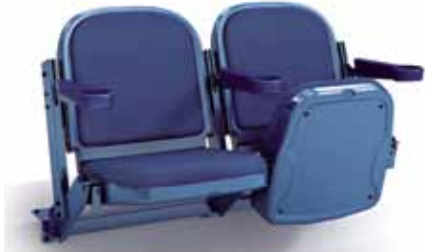

Rally

Extraordinary Seating Solutions
For Any Event

Nose Mount

Rear Mount

Adaptable Arena Seating - From One Event to the Next.

Introducing **Rally**, adaptable platform seating which provides just the right seating solution, no matter what the event. Designed to be installed, used and stored on retractable platforms, **Rally** makes space reconfiguration a snap. Used in tandem with **Rally** for fixed applications, **Spirit**® or **408** stadium seating, **Rally** can visually and functionally complete virtually any arena seating need. Its flexibility, comfort and durability, make **Rally** a solid performer ...before, during and after each event.

Flexibility

- Available in three modules, providing widths from 19" to 24"
- Arm or armless models
- Cupholders available on models with arms
- Single or dual deck retractable platform compatibility
- Rear or nose mounting options
- Nose mount back folds to the rear and stores within a 4½" envelope for low-rise retractable platforms
- Rear mount seat and back folds forward and stores within a tight envelope for retractable platform use
- Both versions can be stored and deployed up to 5 chairs at a time
- Available in both fixed and sport seating color offerings
- Available in standard American Seating fabrics or COM materials
- Seat number plates optional

Comfort

- 32" standard back height
- Nose mount seat offers a 3½" foam cushion as well as an optional seat suspension system for superior comfort
- Rear mount seat offers a 3" foam cushion with contoured seat edge for extended comfort