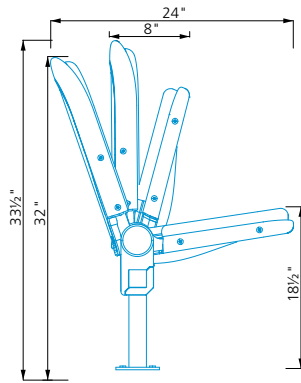

Floor Mount